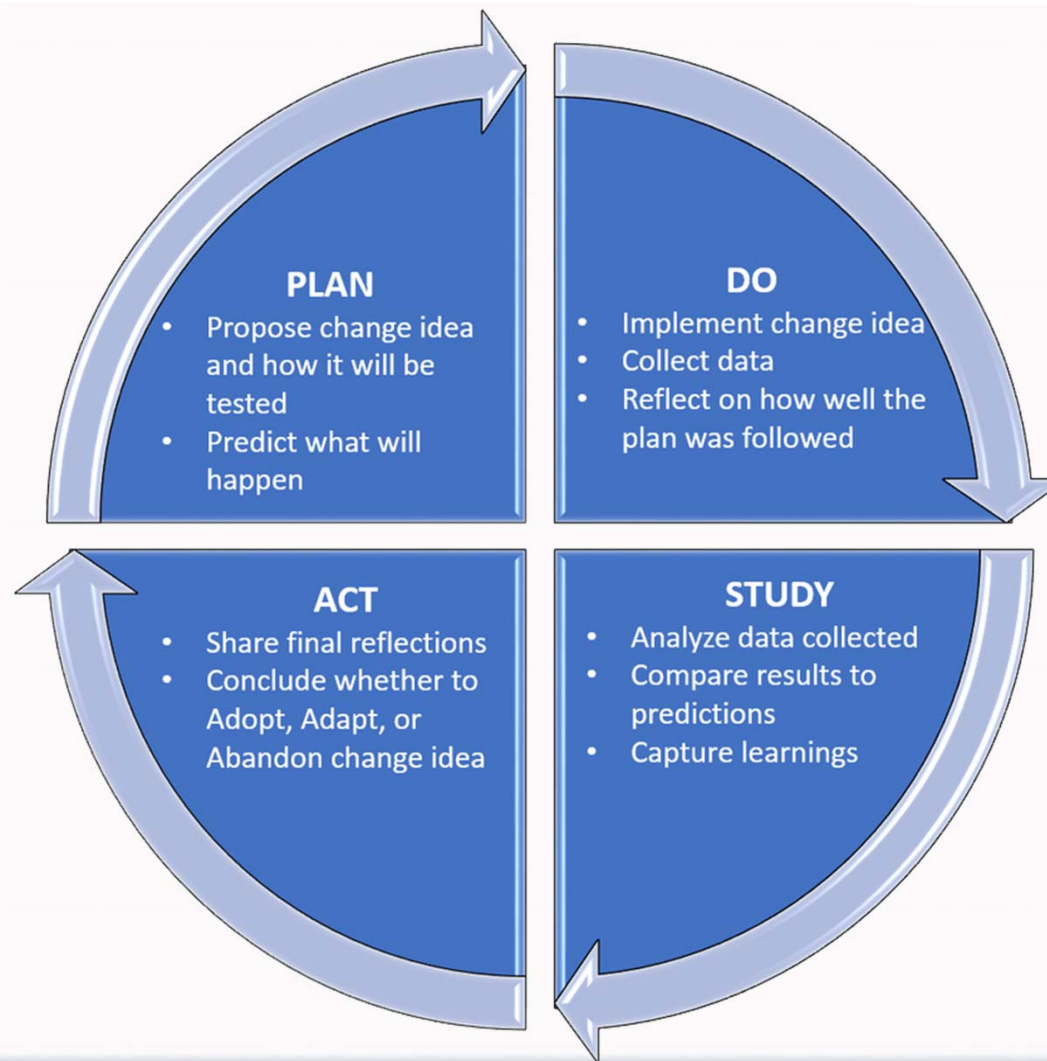

A stylized, light blue caduceus logo is positioned on the left side of the slide. It features a central staff with a flame at the top and a snake-like figure winding around it.

## PDSA Cycle

- Plan
- Do
- Study
- Act

OHIO ACADEMY OF FAMILY PHYSICIANS

OHIO ACADEMY OF  
FAMILY PHYSICIANS